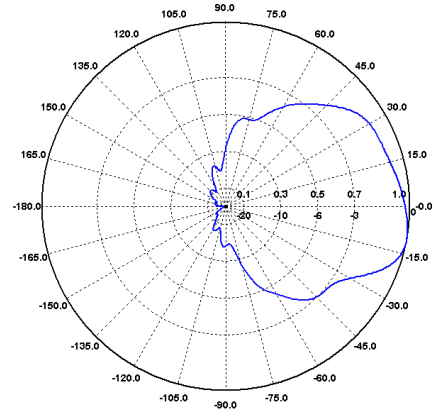

Richtdiagramme Log. - Per. Breitband-Antenne VULP 9118 A Directional Patterns Log. - Per. Broadband Antenna VULP 9118 A

E-Ebene / E-Plane 1200 MHz

H-Ebene / H-Plane 1200 MHz

E-Ebene / E-Plane 1400 MHz

H-Ebene / H-Plane 1400 MHz