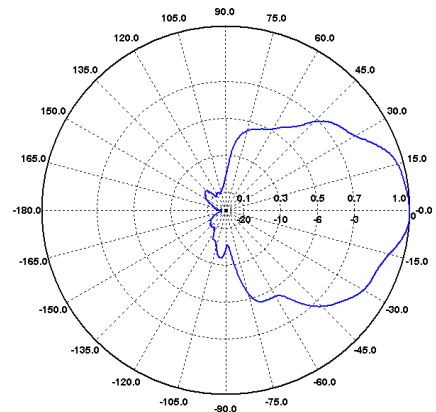

H-Ebene / H-Plane 1400 MHz