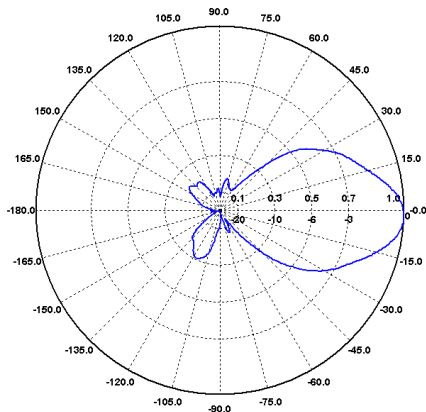

Richtdiagramme Log. - Per. Breitband-Antenne VULP 9118 A Directional Patterns Log. - Per. Broadband Antenna VULP 9118 A

E-Ebene / E-Plane 1200 MHz

H-Ebene / H-Plane 1200 MHz

E-Ebene / E-Plane 1400 MHz

H-Ebene / H-Plane 1400 MHz