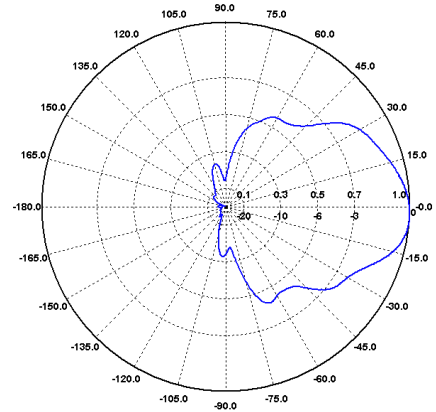

Richtdiagramme Log. - Per. Breitband-Antenne VULP 9118 A Directional Patterns Log. - Per. Broadband Antenna VULP 9118 A

E-Ebene / E-Plane 1200 MHz

H-Ebene / H-Plane 1200 MHz

E-Ebene / E-Plane 1400 MHz

H-Ebene / H-Plane 1400 MHz