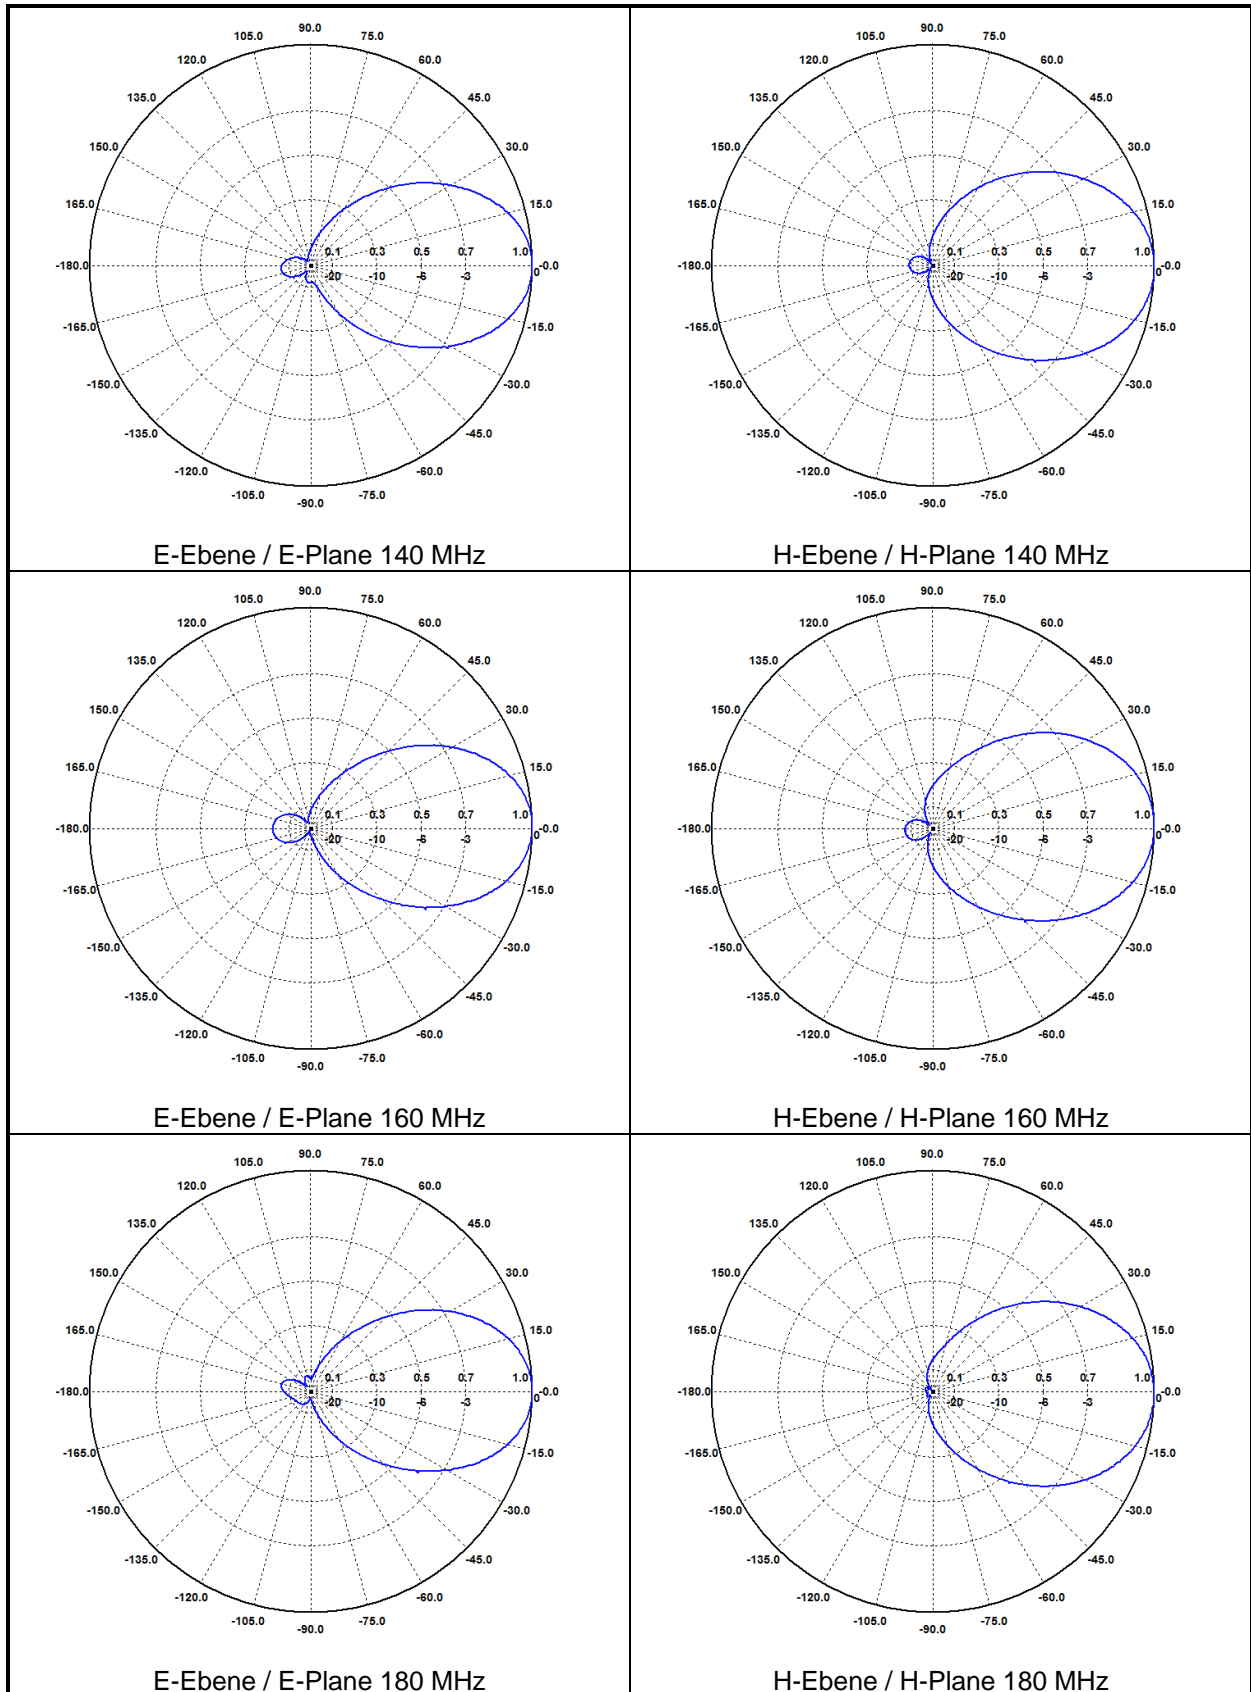

**Gestockte Log.-Per.-Breitband-Antenne**  
**Stacked Log. - Per. Broadband Test Antenna**

Frequency [MHz]	Half-Power Beamwidth E-Plane [°]	Half-Power Beamwidth H-Plane [°]
80	86.9	107.2
100	78.5	90.6
120	70.9	74.1
140	62.4	72.8
160	61.1	73.0
180	61.3	71.2
200	57.9	67.0
400	53.6	62.5
600	53.4	50.0
800	55.4	54.3
1000	49.9	52.2
1200	53.5	52.8
1400	53.6	44.3
1600	57.7	42.5
1800	46.3	40.9