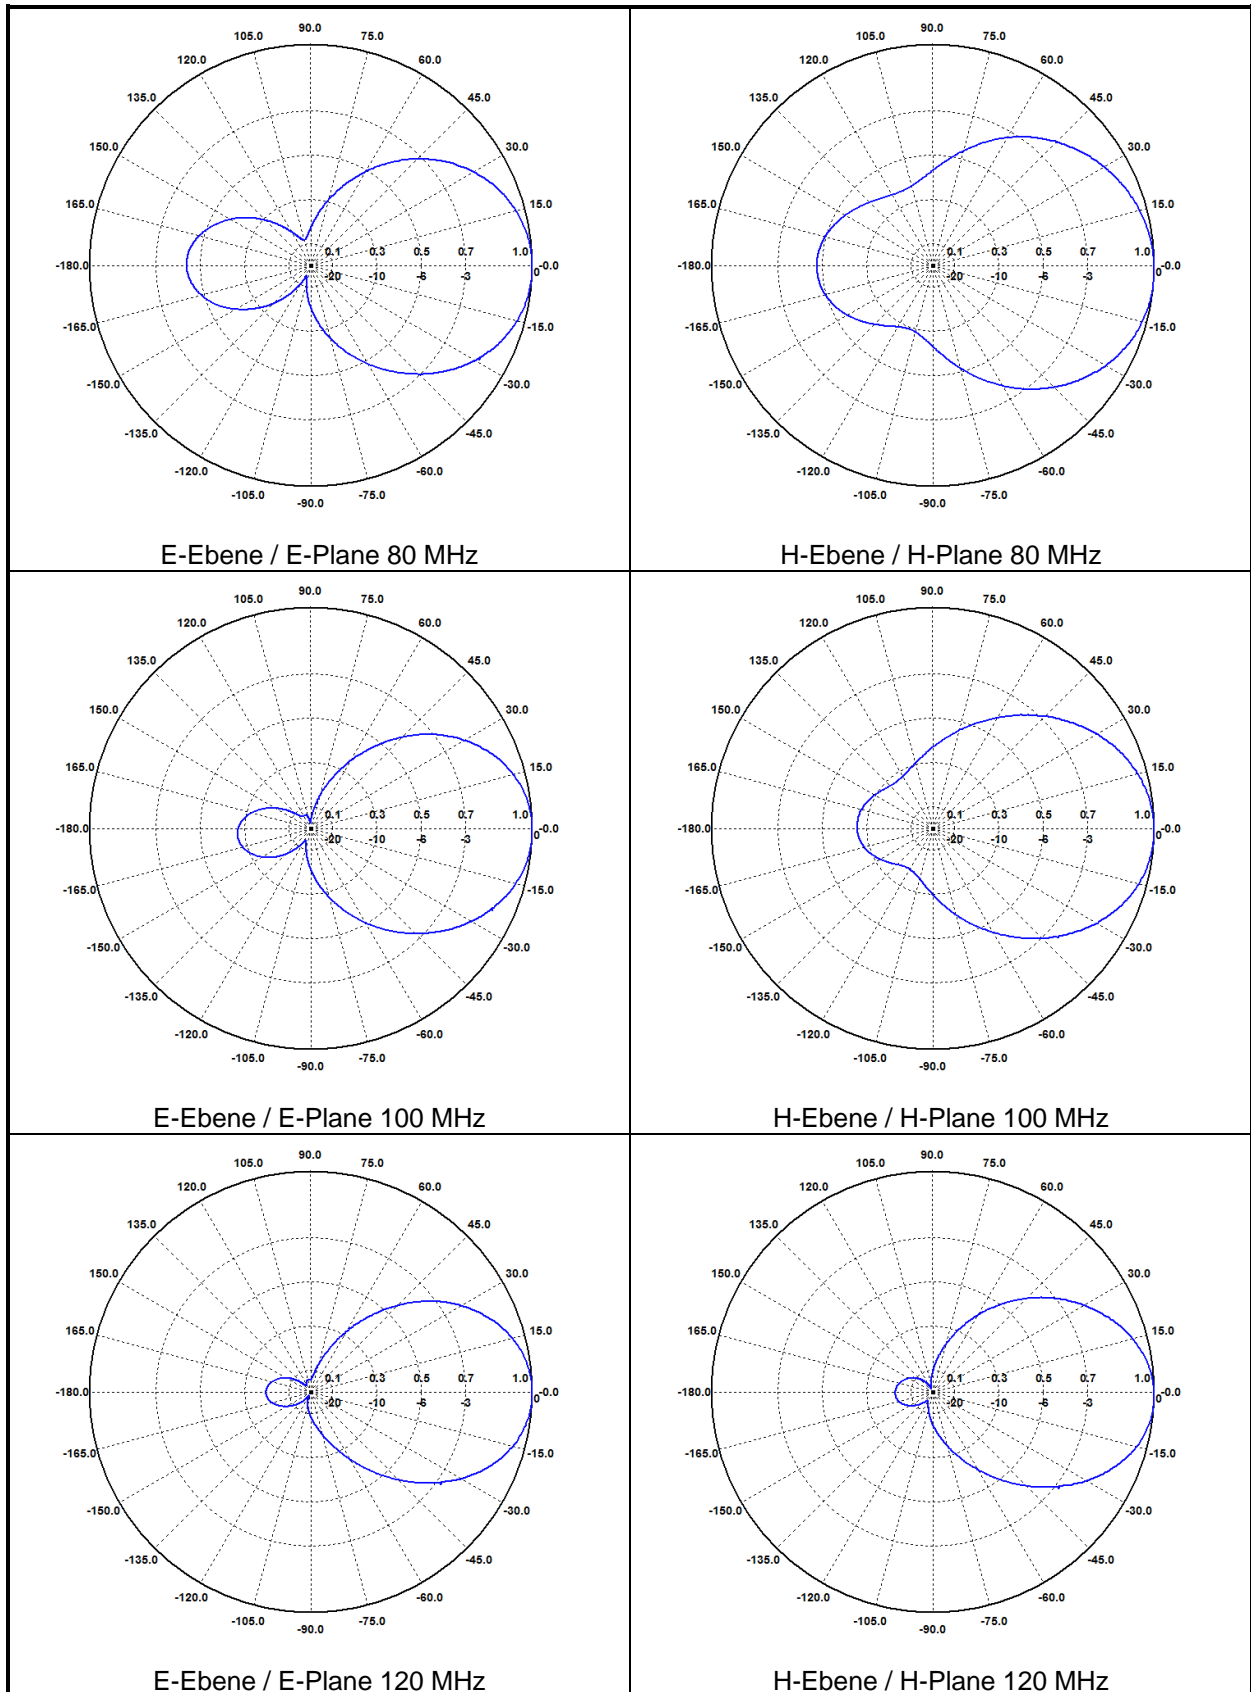

**Gestockte Log.-Per.-Breitband-Antenne**  
**Stacked Log. - Per. Broadband Test Antenna**

Frequency [MHz]	Half-Power Beamwidth E-Plane [°]	Half-Power Beamwidth H-Plane [°]
80	86.9	107.2
100	78.5	90.6
120	70.9	74.1
140	62.4	72.8
160	61.1	73.0
180	61.3	71.2
200	57.9	67.0
400	53.6	62.5
600	53.4	50.0
800	55.4	54.3
1000	49.9	52.2
1200	53.5	52.8
1400	53.6	44.3
1600	57.7	42.5
1800	46.3	40.9