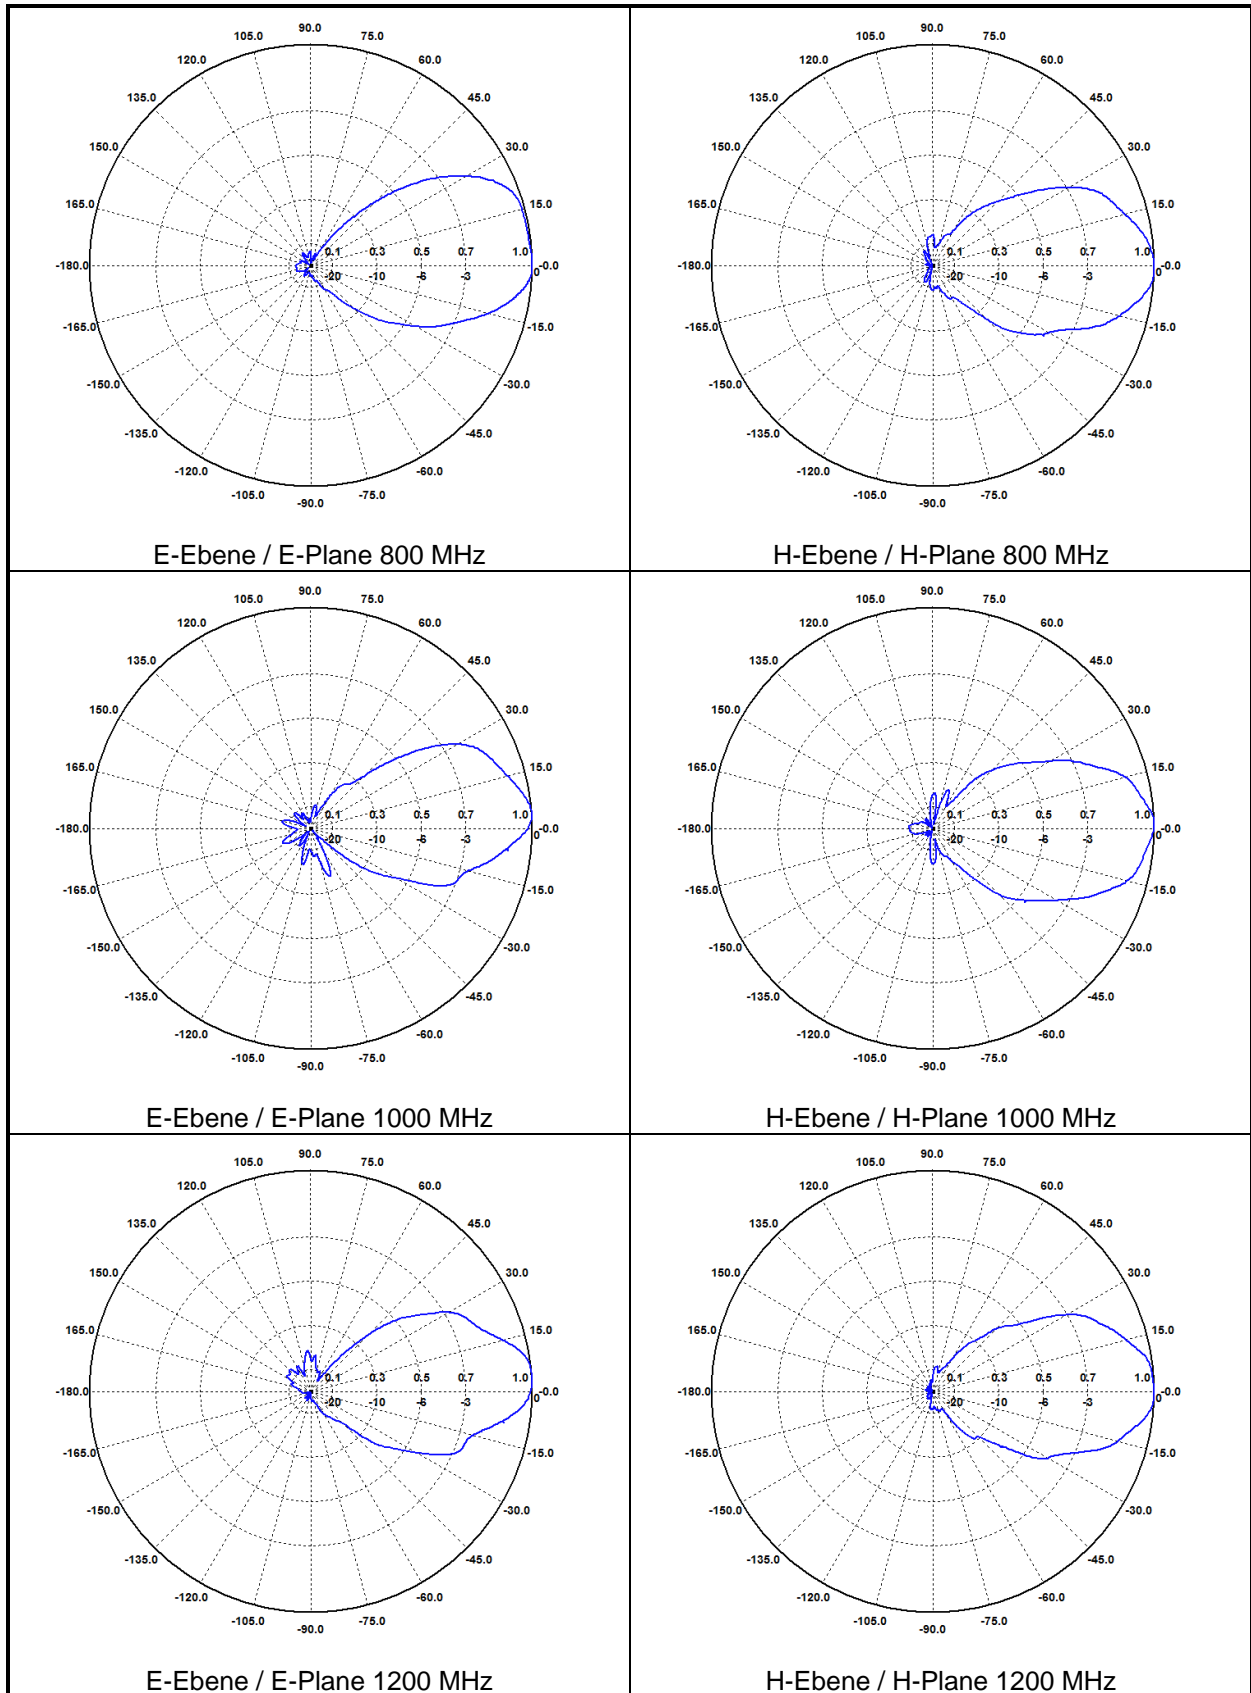

**Gestockte Log.-Per.-Breitband-Antenne**  
**Stacked Log. - Per. Broadband Test Antenna**

Frequency [MHz]	Half-Power Beamwidth E-Plane [°]	Half-Power Beamwidth H-Plane [°]
80	86.9	107.2
100	78.5	90.6
120	70.9	74.1
140	62.4	72.8
160	61.1	73.0
180	61.3	71.2
200	57.9	67.0
400	53.6	62.5
600	53.4	50.0
800	55.4	54.3
1000	49.9	52.2
1200	53.5	52.8
1400	53.6	44.3
1600	57.7	42.5
1800	46.3	40.9