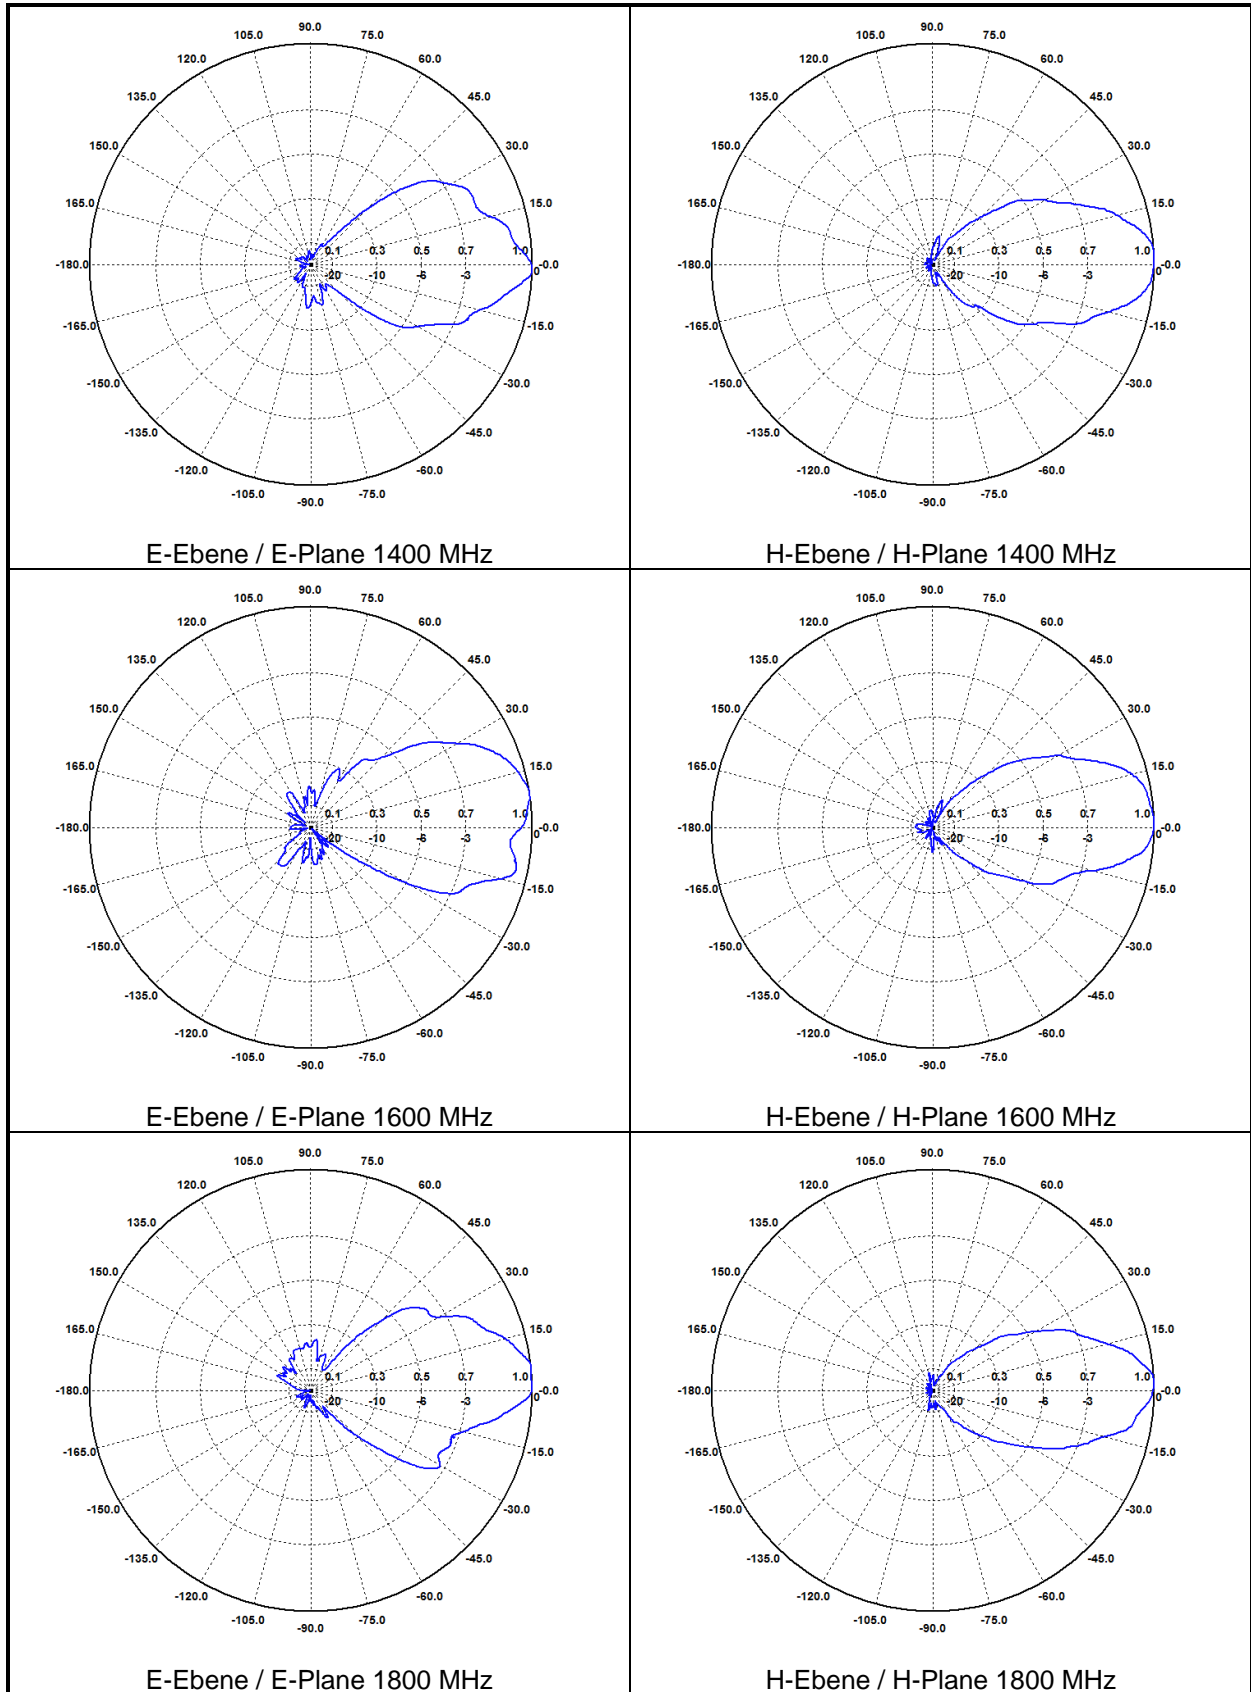

**Gestockte Log.-Per.-Breitband-Antenne**  
**Stacked Log. - Per. Broadband Test Antenna**

Frequency [MHz]	Half-Power Beamwidth E-Plane [°]	Half-Power Beamwidth H-Plane [°]
80	86.9	107.2
100	78.5	90.6
120	70.9	74.1
140	62.4	72.8
160	61.1	73.0
180	61.3	71.2
200	57.9	67.0
400	53.6	62.5
600	53.4	50.0
800	55.4	54.3
1000	49.9	52.2
1200	53.5	52.8
1400	53.6	44.3
1600	57.7	42.5
1800	46.3	40.9