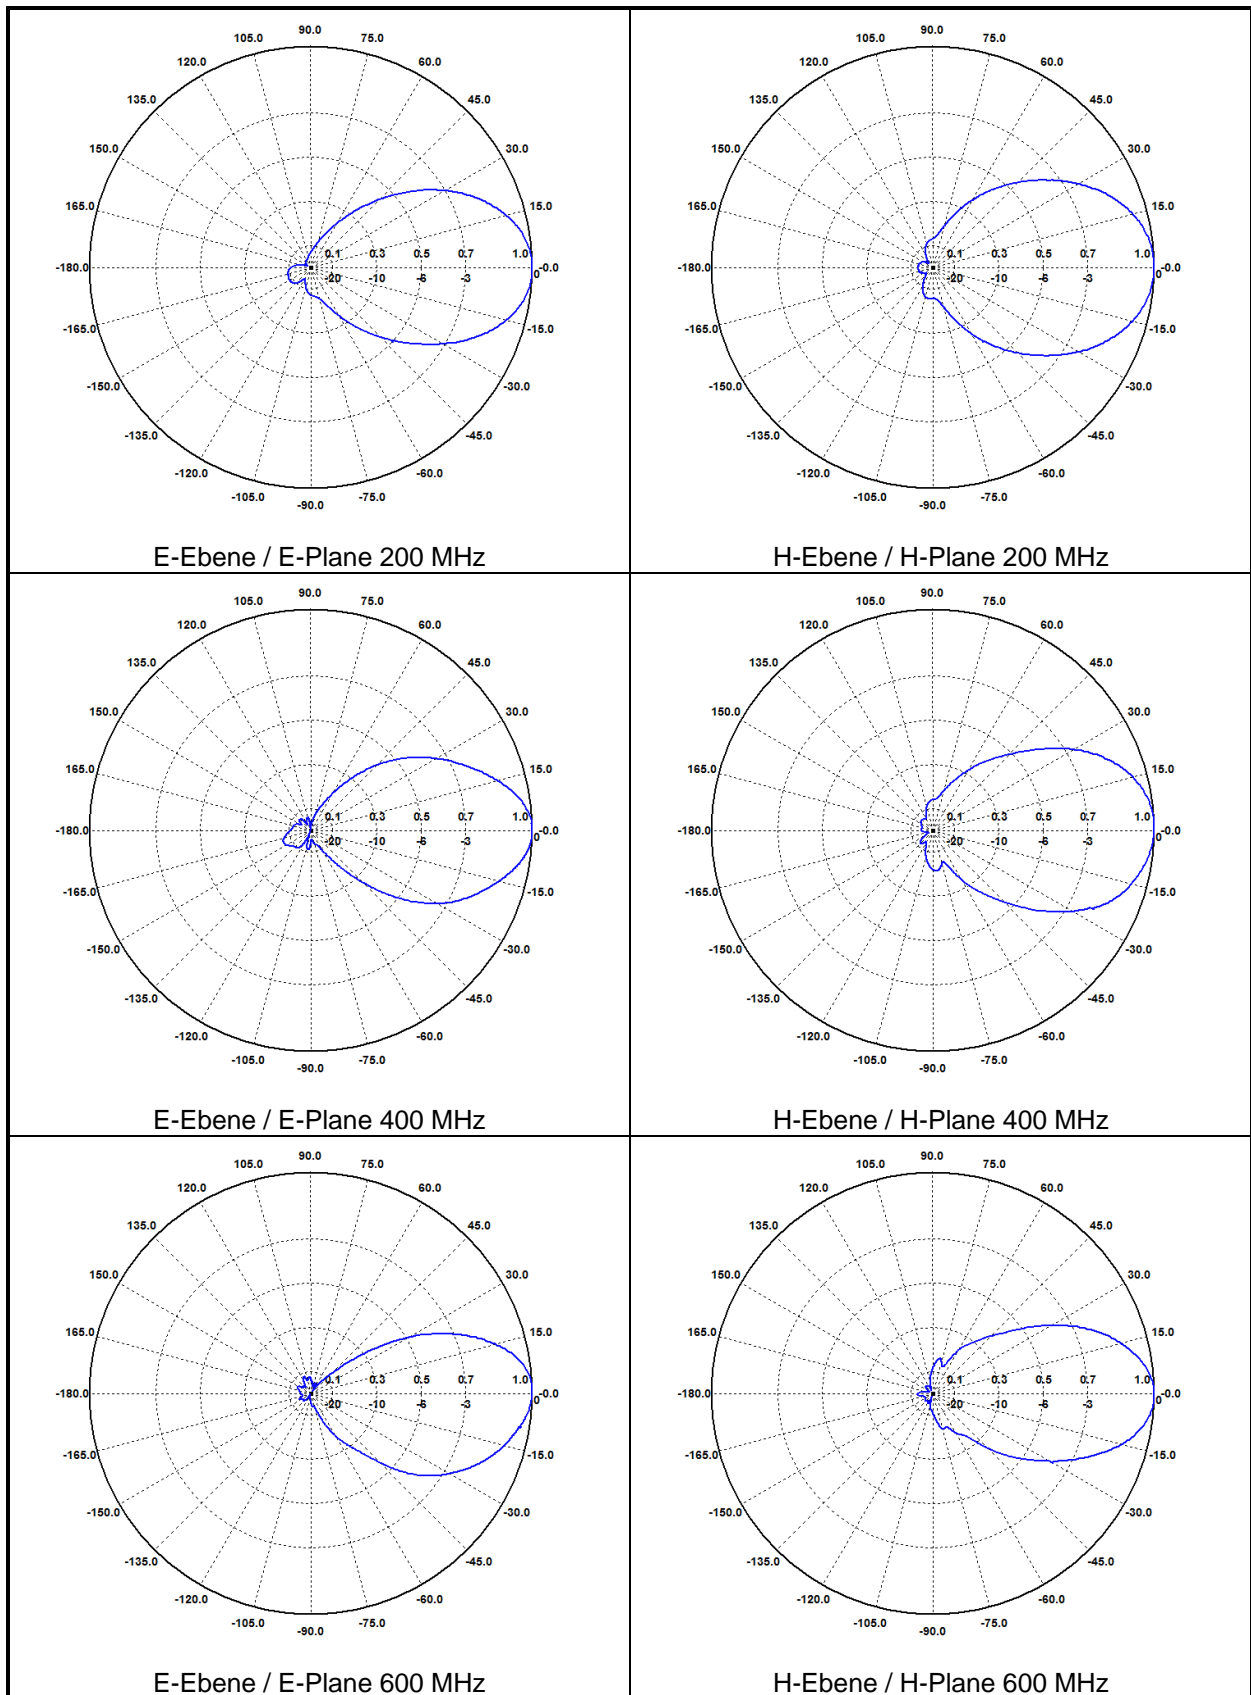

**Gestockte Log.-Per.-Breitband-Antenne**  
**Stacked Log. - Per. Broadband Test Antenna**

Frequency [MHz]	Half-Power Beamwidth E-Plane [°]	Half-Power Beamwidth H-Plane [°]
80	86.9	107.2
100	78.5	90.6
120	70.9	74.1
140	62.4	72.8
160	61.1	73.0
180	61.3	71.2
200	57.9	67.0
400	53.6	62.5
600	53.4	50.0
800	55.4	54.3
1000	49.9	52.2
1200	53.5	52.8
1400	53.6	44.3
1600	57.7	42.5
1800	46.3	40.9