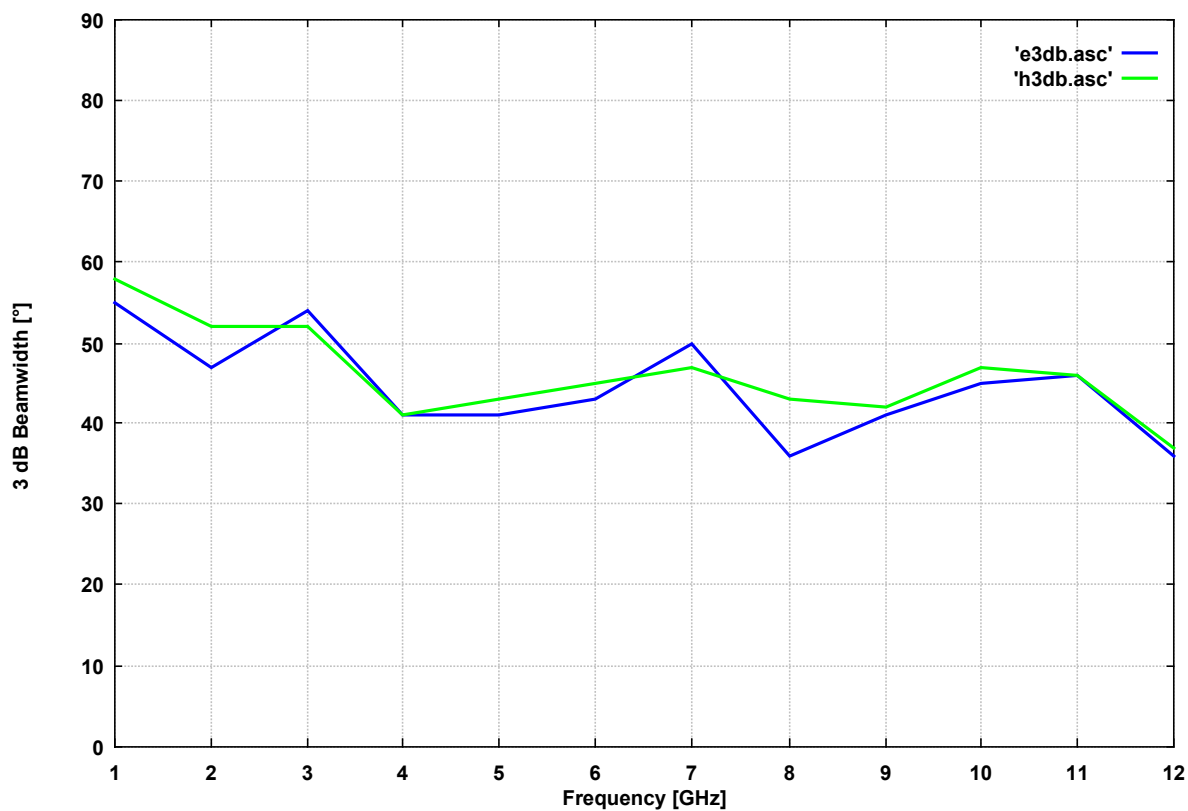

SCHWARZBECK MESS - ELEKTRONIK

An der Klinge 29 D-69250 Schönau Tel.: 06228/1001 Fax.: (49)6228/1003

Gestockte Log.-Per. Breitband-Antenne STLP 9149

Stacked Log.-Per. Broadband Antenna STLP 9149

Frequency	E-plane 3 dB beamwidth	H-plane 3 dB beamwidth
GHz	°	°
1	55	58
2	47	52
3	54	52
4	41	41
5	41	43
6	43	45
7	50	47
8	37	43
9	41	42
10	45	47
11	46	46
12	36	38